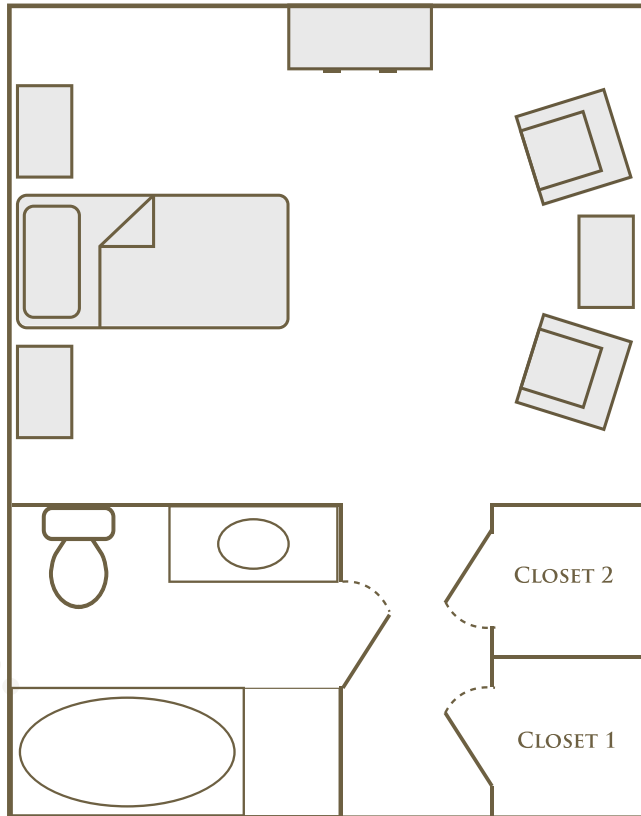

# LIMESTONE MANOR

## ASSISTED LIVING

DELUXE STUDIO  
WITH PRIVATE BATH & SHOWER  
320 SQUARE FEET

STUDIO  
WITH PRIVATE BATH & SHOWER  
240 SQUARE FEET