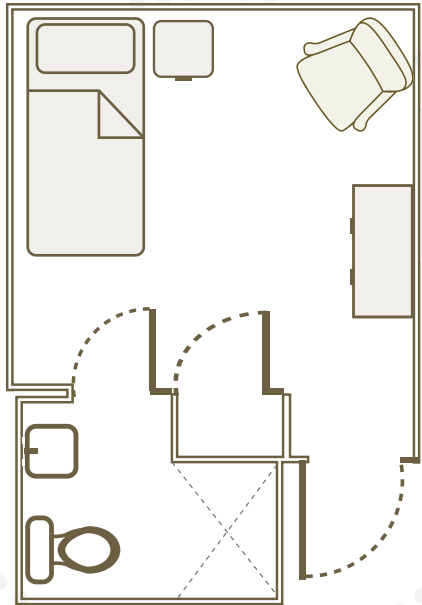

GARDENS OF PELHAM

ASSISTED LIVING

STUDIO APARTMENT
208 SQUARE FEET

DELUXE STUDIO
232 SQUARE FEET

DELUXE SUITE
252 SQUARE FEET