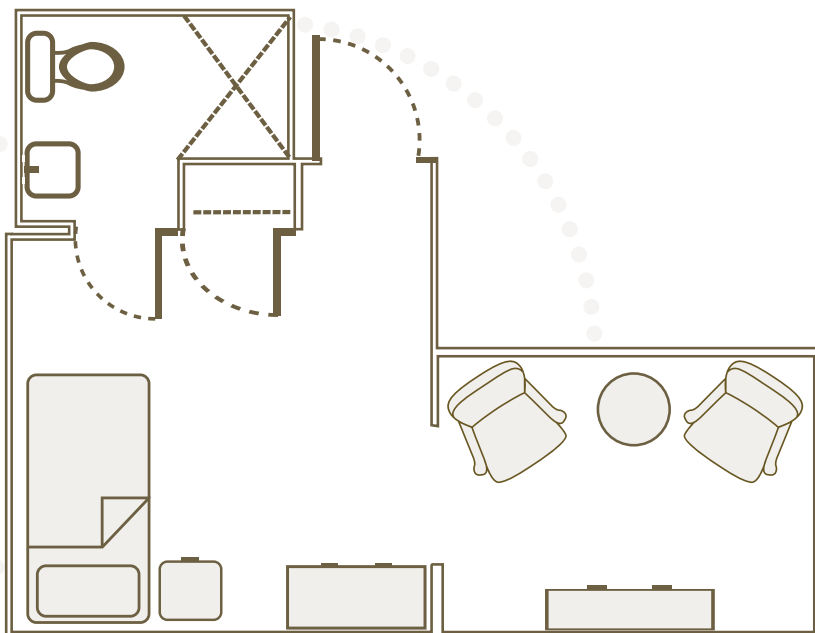

GARDENS OF PELHAM

ASSISTED LIVING

STUDIO APARTMENT
208 SQUARE FEET

DELUXE STUDIO
232 SQUARE FEET

DELUXE SUITE
252 SQUARE FEET