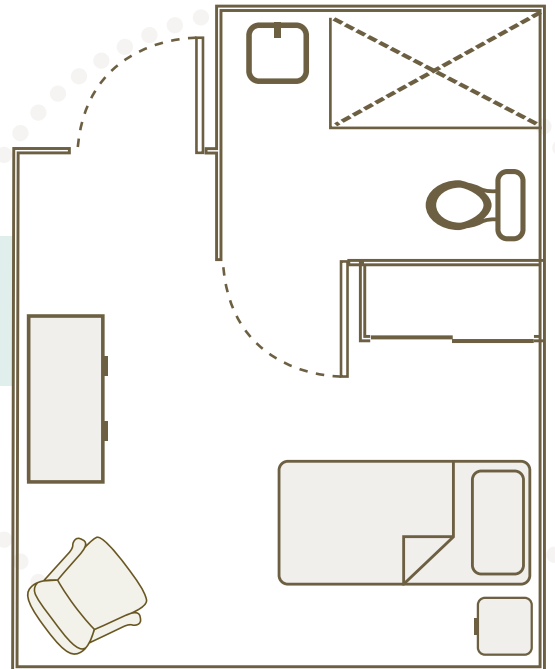

GARDENS OF PELHAM

ASSISTED LIVING

STUDIO APARTMENT
208 SQUARE FEET

DELUXE STUDIO
232 SQUARE FEET

DELUXE SUITE
252 SQUARE FEET