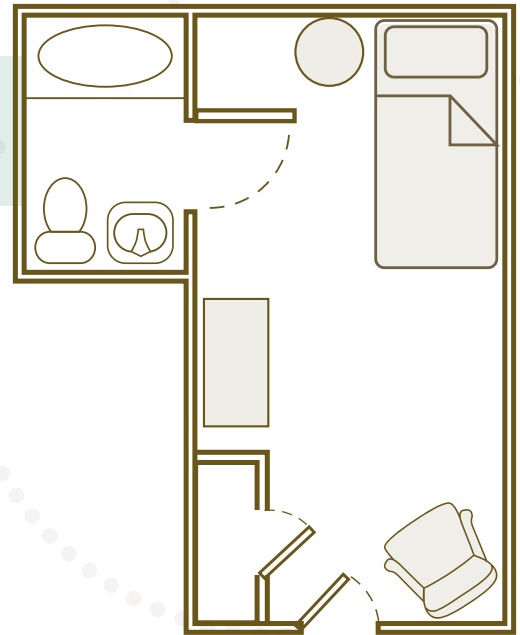

## ASSISTED LIVING

STUDIO APARTMENT  
210 SQUARE FEET

DELUXE STUDIO  
345 SQUARE FEET

DELUXE SUITE  
420 SQUARE FEET