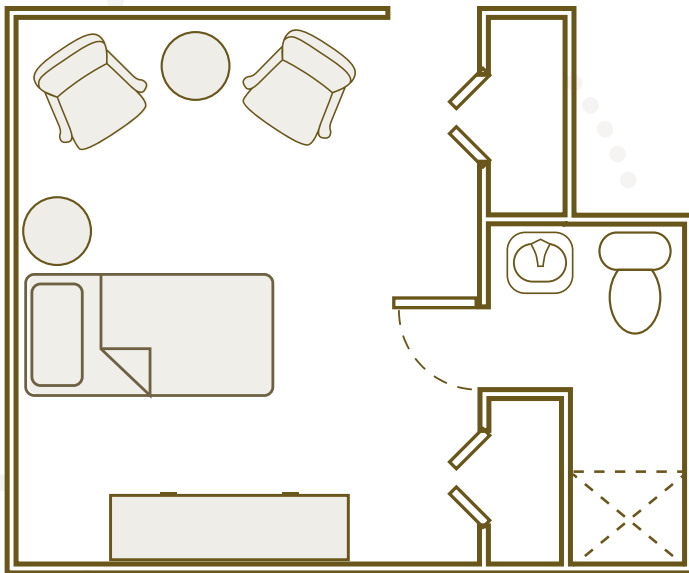

## ASSISTED LIVING

STUDIO APARTMENT  
210 SQUARE FEET

DELUXE STUDIO  
345 SQUARE FEET

DELUXE SUITE  
420 SQUARE FEET