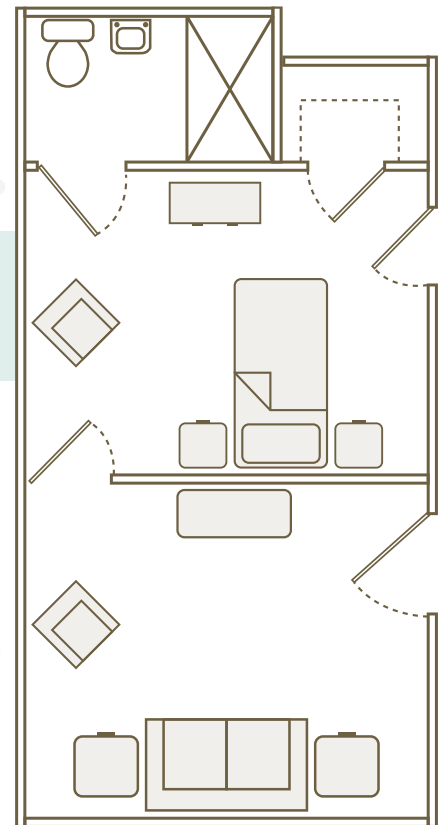

GARDENS OF CLANTON

ASSISTED LIVING

STUDIO APARTMENT
196 SQUARE FEET

TWO ROOM SUITE
442 SQUARE FEET

DELUXE SUITE
442 SQUARE FEET