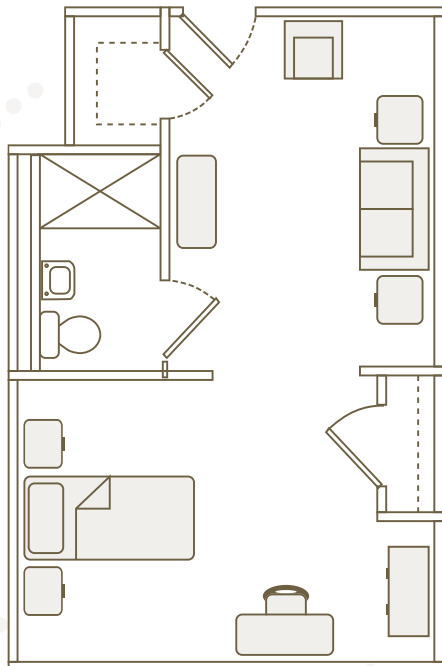

GARDENS OF CLANTON

ASSISTED LIVING

STUDIO APARTMENT
196 SQUARE FEET

TWO ROOM SUITE
442 SQUARE FEET

DELUXE SUITE
442 SQUARE FEET