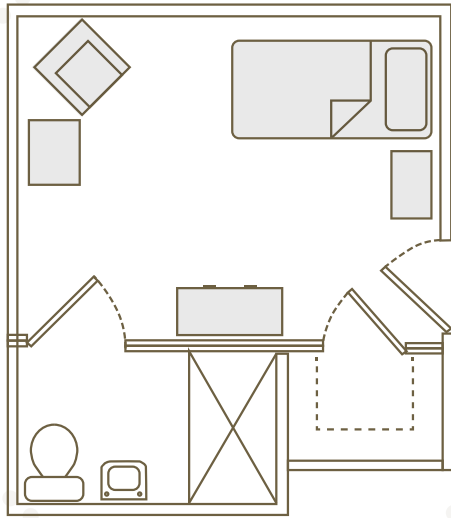

GARDENS OF CLANTON

ASSISTED LIVING

STUDIO APARTMENT
196 SQUARE FEET

TWO ROOM SUITE
442 SQUARE FEET

DELUXE SUITE
442 SQUARE FEET